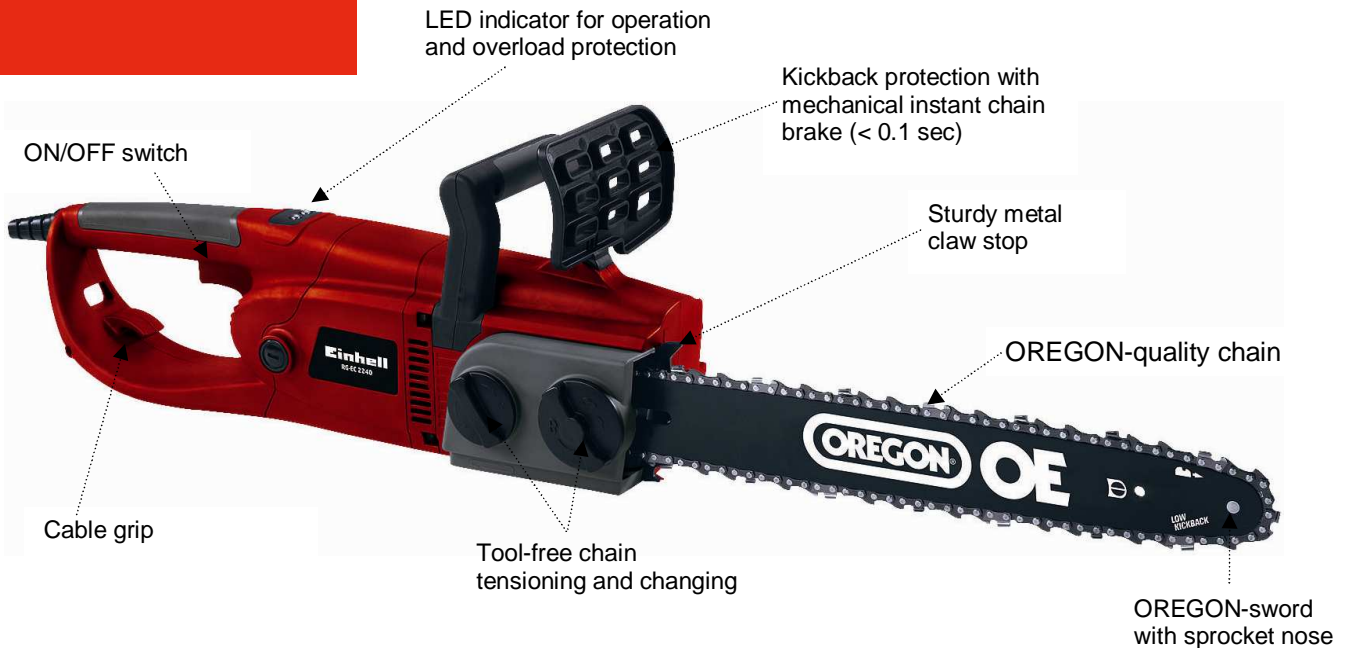

RED

RG-EC 2240

Electric Chain Saw

This electric chain saw provides excellent performance and perfect operational safety.

With ergonomic handle positioning and optimized center of gravity distribution for tireless sawing. **The chain is easy to tension and changing without using any tools.**

Einhell Elektrokettensäge RG-EC 2240

Einstiegsklasse

Heimwerker
Praxis 4/2010

Preis/Leistung: gut - sehr gut

1,8

Features

- Kickback protection with mechanical instant chain brake
- Tool-free chain tensioning and changing
- Sturdy metal claw stop
- Cutter rail with sprocket nose
- Chain catch bolts
- LED indicator for operation and overload protection
- Oil container for automatic chain lubrication
- Cable strain relief
- OREGON- quality sword and chain

RED

RG-EC 2240

Electric Chain Saw

Tool-free chain tensioning

LED indicator for operation and overload protection

Sturdy metal claw stop

As special accessory available:
Replacement chain
Replacement sword

Art.No.:
45.003.12
45.003.51

■ Mains:	230 V ~ 50 Hz
■ Power:	2,200 W
■ Sword length:	400 mm
■ Cutting length:	375 mm
■ Cutting speed:	16.5 m/sec
■ Oil tank volume:	130 ml